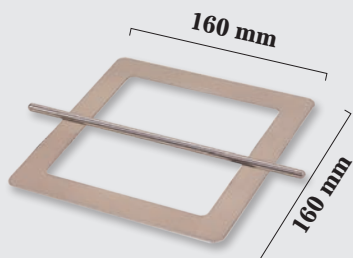

ABRAZADERAS RECOGEDORES

ABRAZADERA CUADRADA

Acero